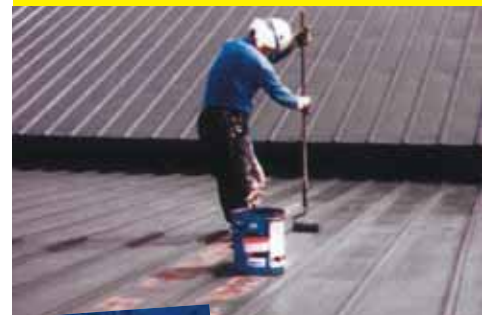

it can literally be used 365 days a year and has become the professionals' choice for superb performance and fast, user friendly properties.

Even if the substrate has been saturated, Acrypol + allows the roof to breathe – trapped moisture evaporates harmlessly without causing ponding or damp roof decking.

Brush applied as a semi liquid paste, Acrypol + dries to form an ultra tough, seamless flexible overlay, encapsulating the roof in just one coat. It is perfect for failed industrial, commercial or domestic flat roofs and offers an excellent, cost effective alternative to total replacement.

Demand it by name – don't risk anything else. [ENQUIRY 1](#)

LIKE NEW IN JUST ONE APPLICATION

Leaky, rusty profiled metal roofs and structures are a thing of the past – and only Acrypol's Metal 1-Kote will give such superb high spec results in just one easy application, that the building continues to look and perform like new for years.

Manufacturer, Acrypol says Metal 1-Kote is a massive breakthrough in protecting and preserving the life, looks and performance of metal buildings.

Perfect for waterproofing and renovating all profiled metal including plastic coated metal, Metal 1-Kote means for the first time there's a real alternative to costly, total replacement.